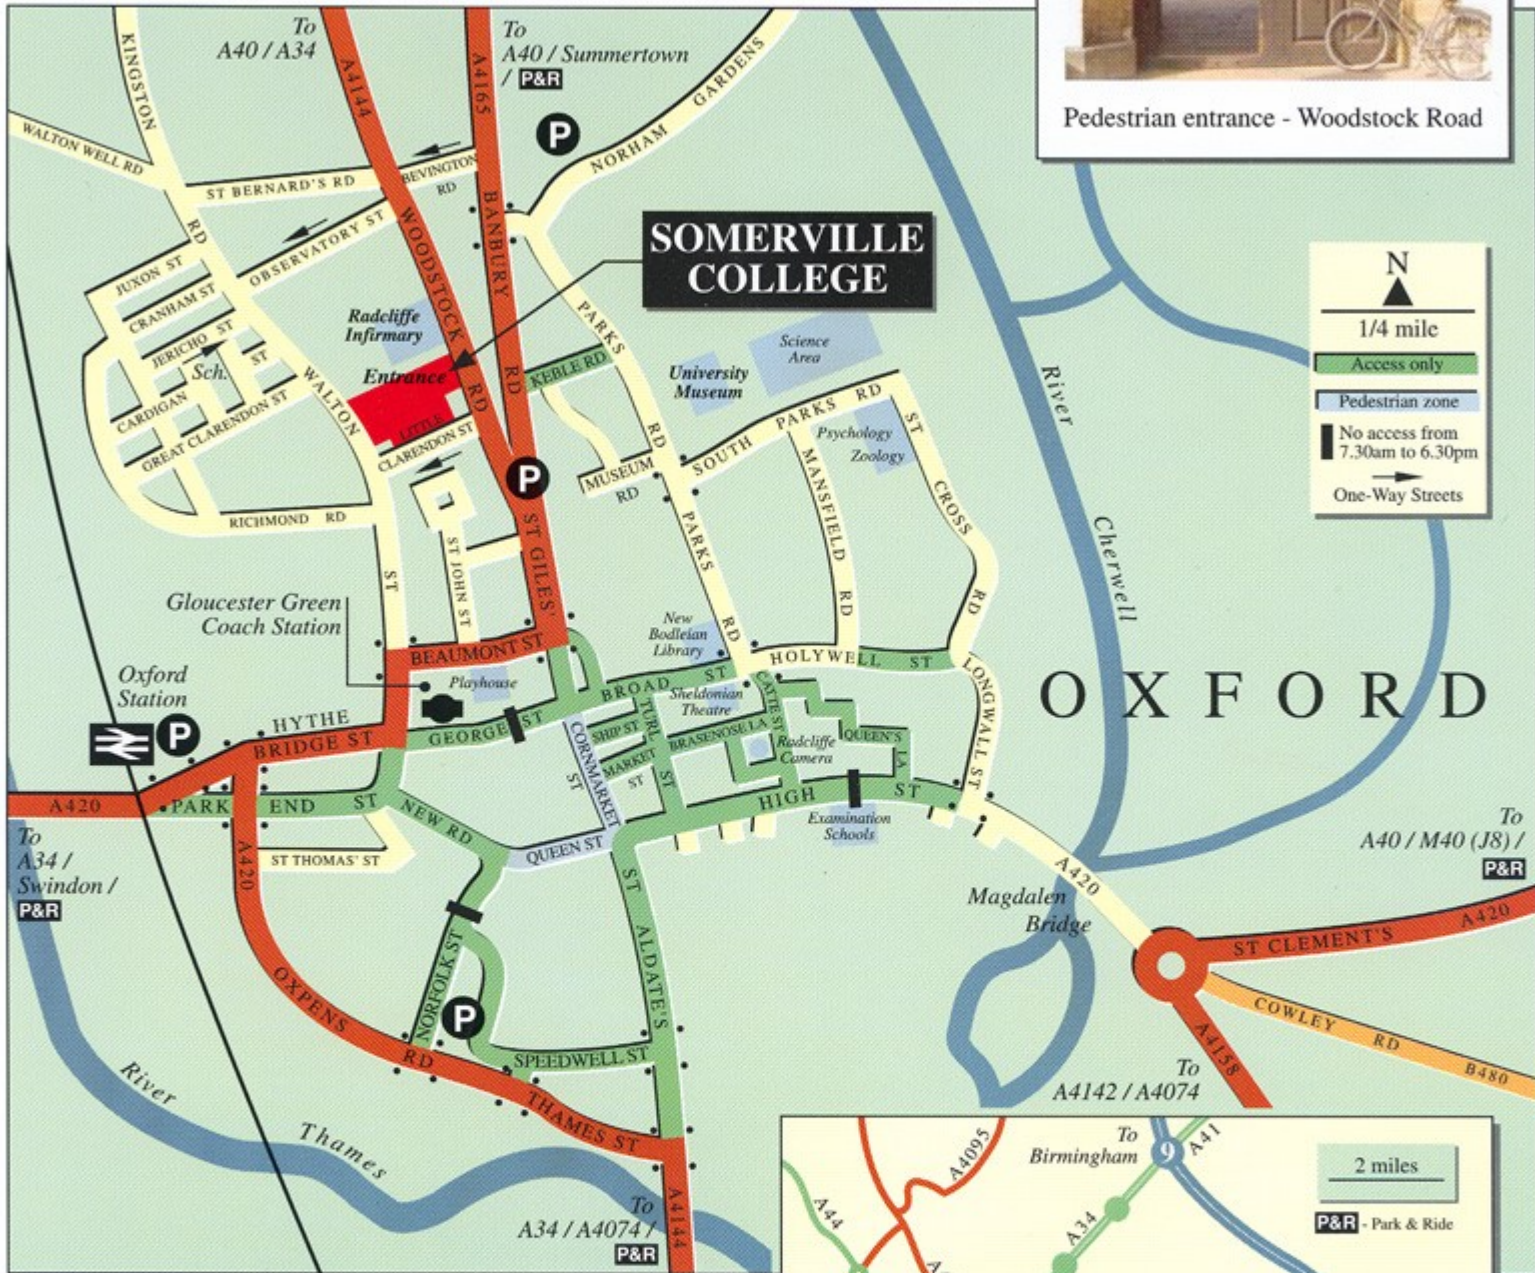

SOMERVILLE COLLEGE

Woodstock Road
Oxford OX2 6HD

Tel 01865 270600
Fax 01865 270616

Pedestrian entrance - Woodstock Road

By car - To avoid the city-centre, approach via the A40 northern ring-road and take the A4144 Woodstock Rd southwards for about 2 miles to Somerville.

Parking - The nearest short-stay parking is in St Giles' (2hr. pay & display). N.B. No parking on Somerville premises without prior agreement. (Traffic entrance to left of pedestrian entrance.)

By train - Somerville is a 15 minute walk from Oxford Station, via Hythe Bridge St, Beaumont St & St Giles'.

By coach - The main coach station is at Gloucester Green, off George St. Somerville is a 10 minute walk from Gloucester Green, via Beaumont St & St Giles'.