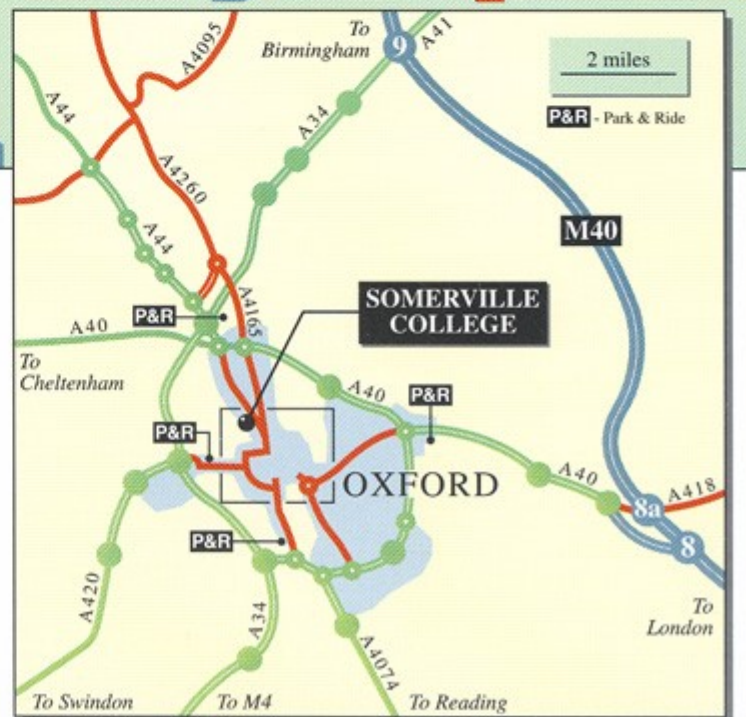

SOMERVILLE COLLEGE

Woodstock Road
Oxford OX2 6HD

Tel 01865 270600
Fax 01865 270616

Pedestrian entrance - Woodstock Road

By car - To avoid the city-centre, approach via the A40 northern ring-road and take the A4144 Woodstock Rd southwards for about 2 miles to Somerville.

Parking - The nearest short-stay parking is in St Giles' (2hr. pay & display). N.B. No parking on Somerville premises without prior agreement. (Traffic entrance to left of pedestrian entrance.)

By train - Somerville is a 15 minute walk from Oxford Station, via Hythe Bridge St, Beaumont St & St Giles'.

By coach - The main coach station is at Gloucester Green, off George St. Somerville is a 10 minute walk from Gloucester Green, via Beaumont St & St Giles'.